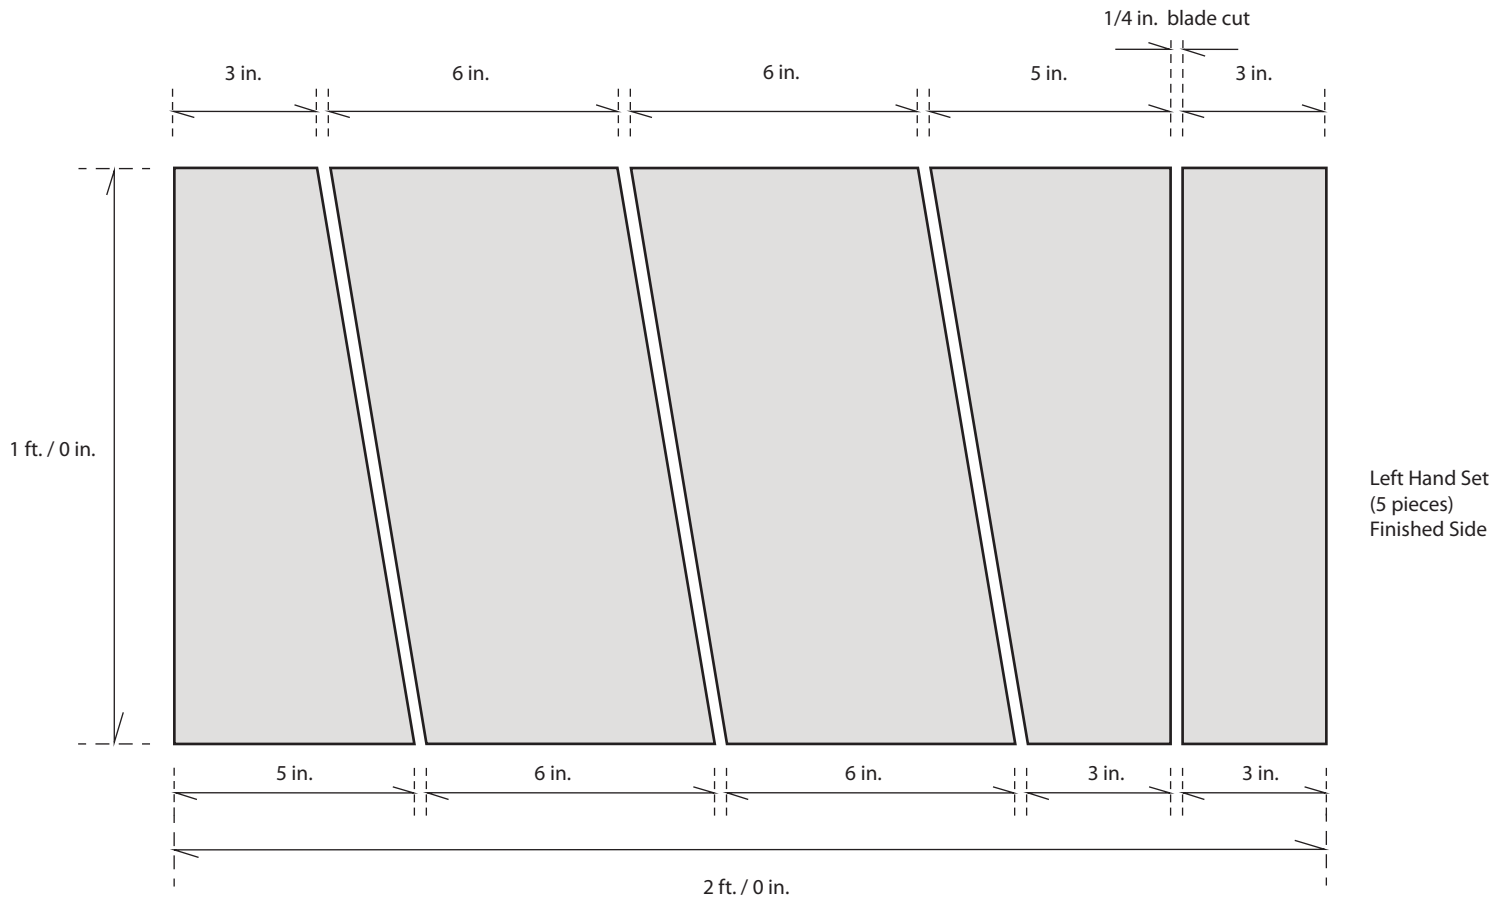

Herringbone

Herringbone

Material Use:

Left Hand

(105)

Extra:

(95)

(65)

Right Hand

(5)

12 x 10 Ft. Room