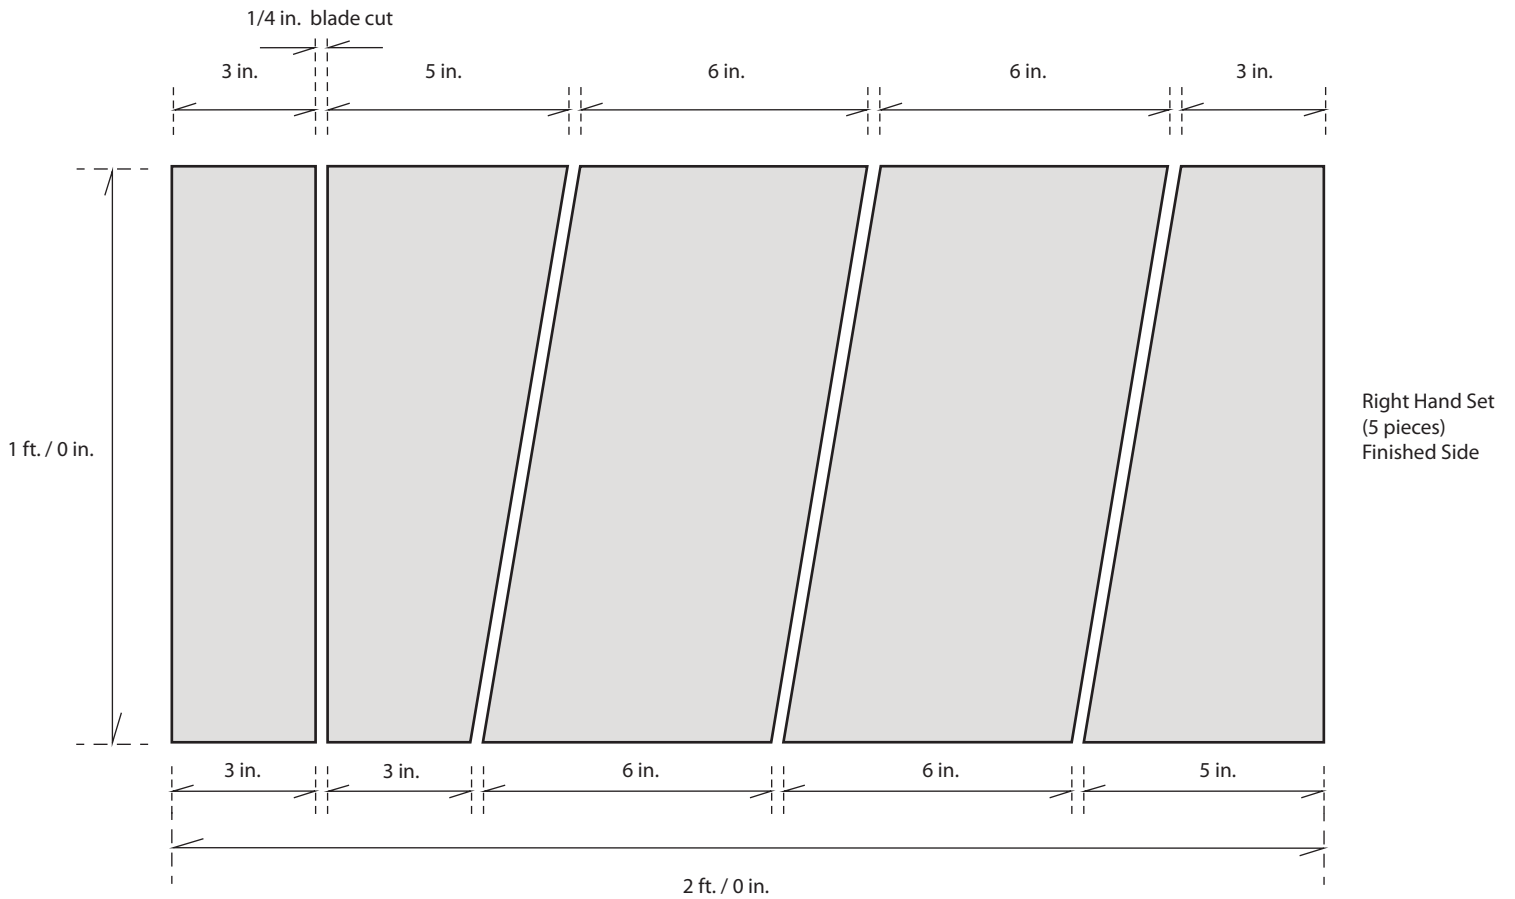

Herringbone

Herringbone

Material Use:

Left Hand

(105)

Extra:

(95)

(65)

Right Hand

(5)

12 x 10 Ft. Room