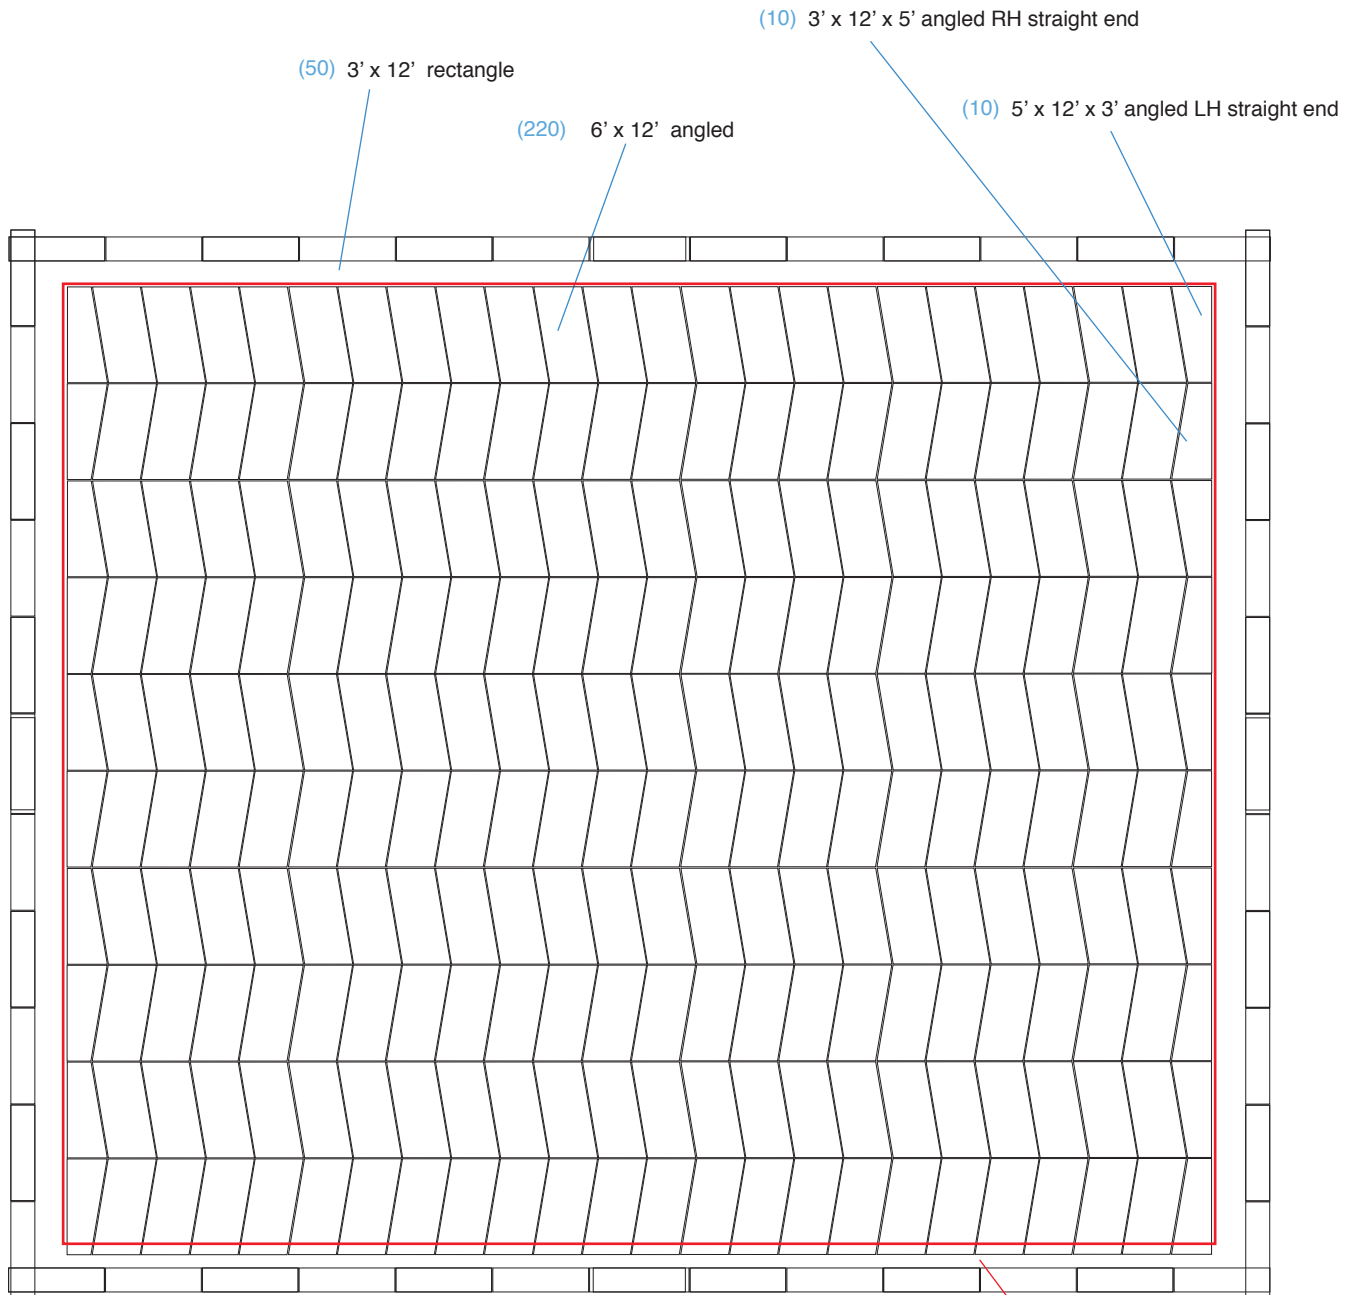

Herringbone

Herringbone

Material Use:

Left Hand

(105)

Extra:

(95)

(65)

Right Hand

(5)

12 x 10 Ft. Room